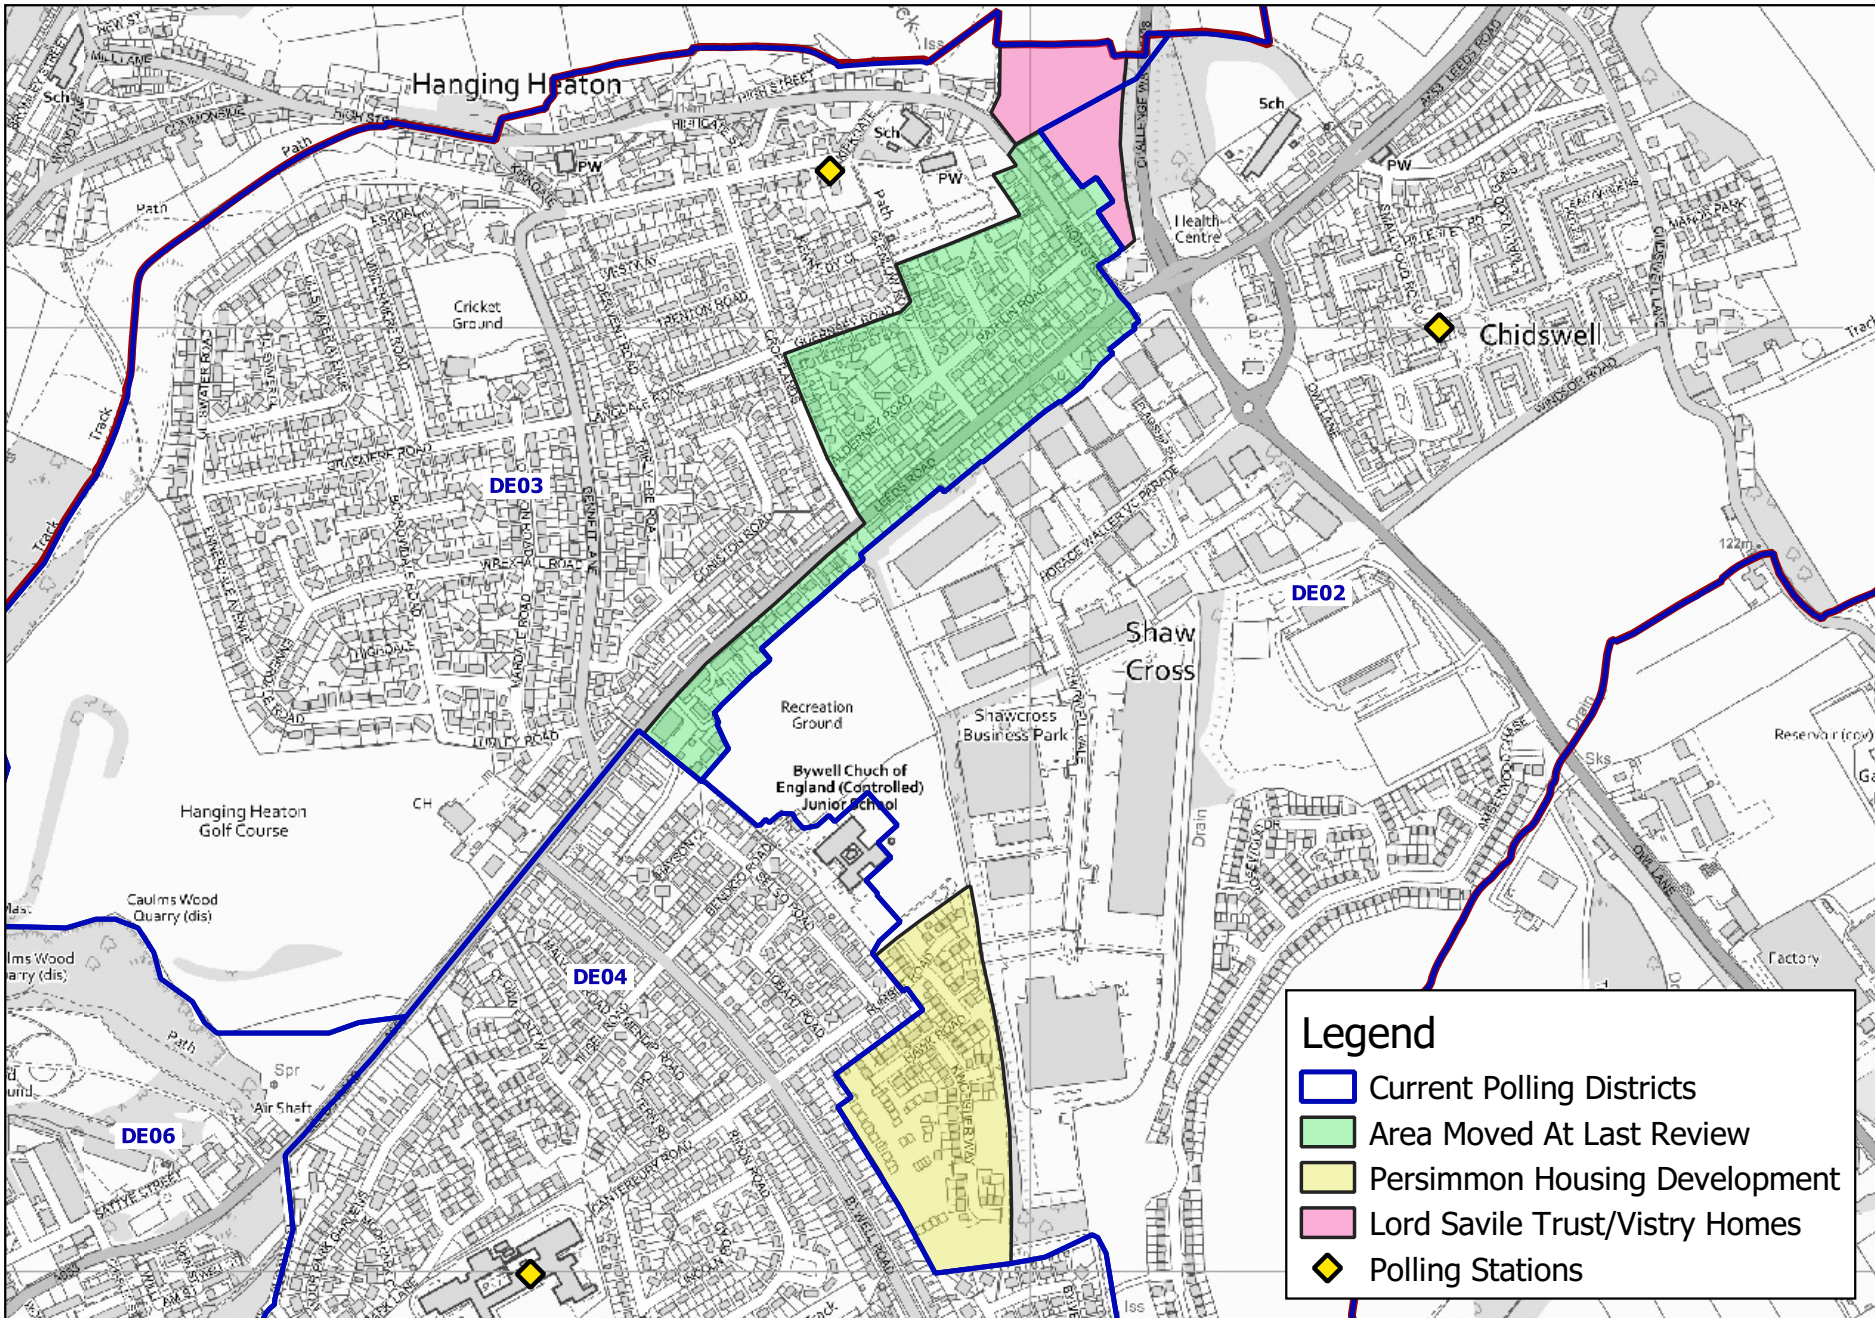

Dewsbury East - Polling District Review

Electoral Services

Date: 27/06/2022

Scale: 1 - 8,000

Filename: 00008
Kirklees Polling
District Review
DE.ggz

© Crown Copyright
and database right
2022. Ordnance
Survey 100019241